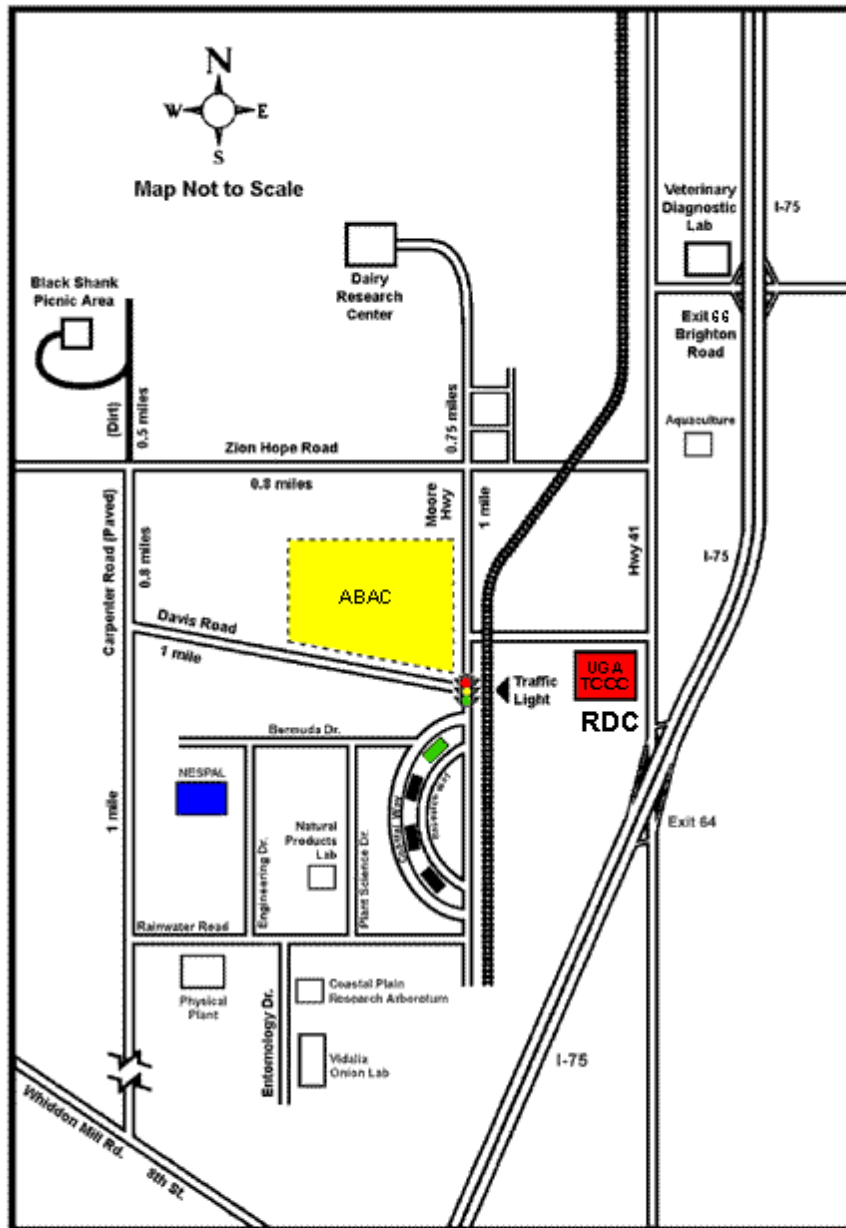

Directions to Tifton Campus Conference Center

From I-75 North:

Take Exit 64. Take a left off of exit onto Highway 41 North. Turn left on the first paved road (RDC Road). The building and parking are on the left at the Rural Development Center.

From I-75 South:

Take Exit 64. Take a right off of exit onto Highway 41 North. Turn left onto RDC Road. The building and parking are on the left at the Rural Development Center.

- UGA Tifton Campus Conference Center (RDC)
- Tifton Campus Administration Building
- NESPAL
- Abraham Baldwin Agricultural College (ABAC)